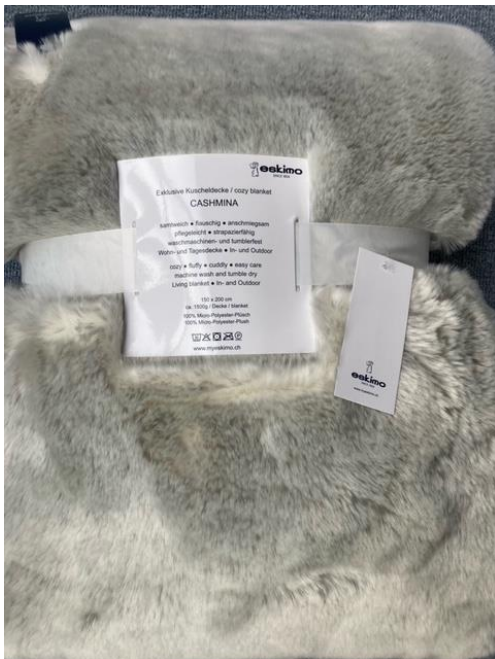

ZOBEL ROYAL (fake fur) 'Eskitex'
45 x 45 cm / 34 x 24 cm / 70 x 240 cm / 130 x 170 cm / 150 x 200 cm

Sewing Satin label for blanket/throw & bedrunner No. 263m_2023 (new layout with new logo)

You will print the sewing labels
please fold it in the middle
and sew in on the backside of the
blanket/throw.

Sewing Satin label for cushion cover

You will print the sewing labels
please fold it in the middle
and sew in inside the cushion cover

please do not close the zipper!!

Sewing Satin label for hot water bottle cover

You will print the sewing labels
please fold it in the middle
and sew in into the cover

with transparent hot water bottles filled

Hang Tag Eskimo (colour anthracite/white)

Please print this hang

(new layout will be sent, but you can use old till finished)

Canvas ribbon in suitable anthracite

Please provide the folded fake fur
with Canvas ribbon and hang tag

You will get a sample of the canvas ribbon
in colour white by TNT (sent 24.02.2021)

ZOBEL ROYAL (fake fur) 'Eskitex'
45 x 45 cm / 34 x 24 cm / 70 x 240 cm / 130 x 170 cm / 150 x 200 cm