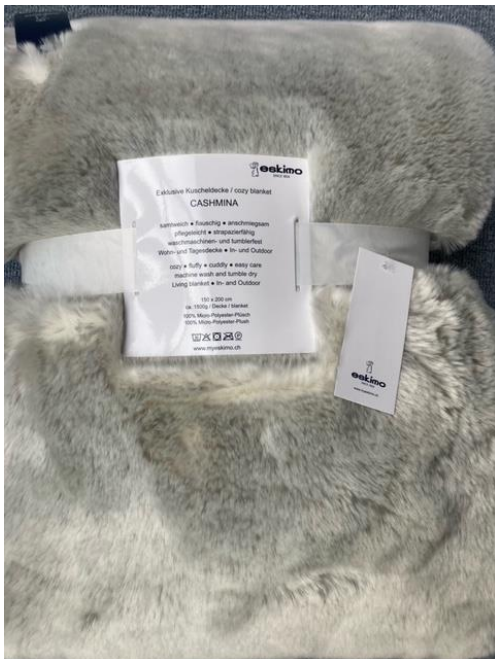

Sewing Satin label for cushion cover

You will print the sewing labels
please fold it in the middle
and sew in inside the cushion cover

please do not close the zipper!!

Sewing Satin label for hot water bottle cover

You will print the sewing labels
please fold it in the middle
and sew in into the cover

with transparent hot water bottles filled

Hang Tag Eskimo (colour anthracite/white)

Please print this hang

Canvas ribbon in suitable colour light grey

Please provide the folded fake fur
with Canvas ribbon and hang tag

You will get a sample of the canvas ribbon
in colour white by TNT (sent 24.02.2021)

ROYAL (fake fur) 'Eskitex'

45 x 45 cm / 34 x 24 cm / 70 x 240 cm / 130 x 170 cm / 150 x 200 cm

Article label

Please use our anthracite paper Eskimo labels (size 40 x 100mm) and put sticker on backside of the hang tag.

Article labels ESKITEX – size appr. 3.5 x 5cm

- you will print this label
- please shot it right hand below corner next to the hang tag ESKIMO