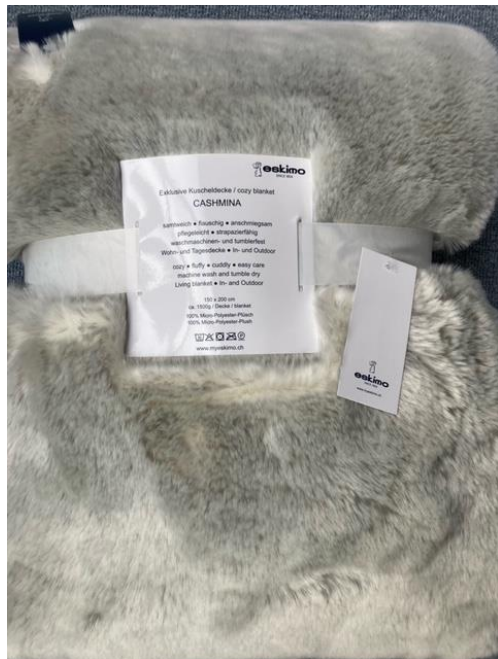

**Sewing Satin label for cushion cover**

You will print the sewing labels  
please fold it in the middle  
and sew in inside the cushion cover

**please do not close the zipper!!**

**Sewing Satin label for hot water bottle cover**

You will print the sewing labels  
please fold it in the middle  
and sew in into the cover

**with transparent hot water bottles filled**

**Hang Tag Eskimo (colour anthracite/white)**

Please print this hang

MOSCOU (fake fur) 'Eskitex'  
45 x 45 cm / 34 x 24 cm / 70 x 240 cm / 130 x 170 cm / 150 x 200 cm

**Article label (new layout will be sent)**

Please use our anthracite paper Eskimo labels (size 40 x 100mm) and put sticker on backside of the hang tag.  
If you should have old ones, use them first till finished.

**Article labels ESKITEX – size appr. 3.5 x 5cm**

- you will print this label
- please shot it right hand below corner next to the hang tag ESKIMO

**Packing per box**

Throws 130 x 170 cm      8 or 10 pcs./box single packed  
Blankets 150 x 200 cm    5 pcs./box single packed  
Bed runner 75 x 240 cm    10 pcs./box single packed  
Hot water bottles & covers 20 pcs. in 1 masterbag