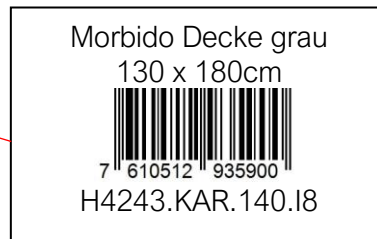

Morbio (Lissone Ds. 3462)  
130 x 180 cm

**Leather label ESKIMO**

size 70 x 30 mm & Satin label 616 size 55 x 25mm (maybe you have to produce smaller size)

**Position of the individual labels:**

- please sew in front side right hand below corner
- satin composition label must be sew in under the leather imitation label, sew in only on 1 side (left)

**NEW BANDEROLE**

Please use the new suitable Banderole

frontside

backside

**Making-UP**

- 4 x 4 folded
- with suitable Banderole
- with article labels to be stuck on the backside of the banderole
- single packed in polybag
- 10pcs. in 1 box

**Shipping Marks**

- same labels + additionally with quantity (10 Stk.)
- on 2 sides on the box 1 shipping mark each

Morbio (Lissone Ds. 3462)  
130 x 180 cm

***Transport packing and pallets***

- Height 190 cm incl. palett
- Only send EUR-Paletts
- Box max. 20 kg brutto/ max. 25 Stk. per box
- Box strenght VSW 636 / VAW T35CB / VDW 2.4/2.5 / VFW BC40/BC50
  
- allowed carton measurements    0,096 m3            60 x 40 x 40 cm (Outer box measurements)
- 0,124 m3            60 x 40 x 52 cm
- 0,170 m3            78 x 56 x 39 cm
- 0,257 m3            80 x 60 x 53,5 cm