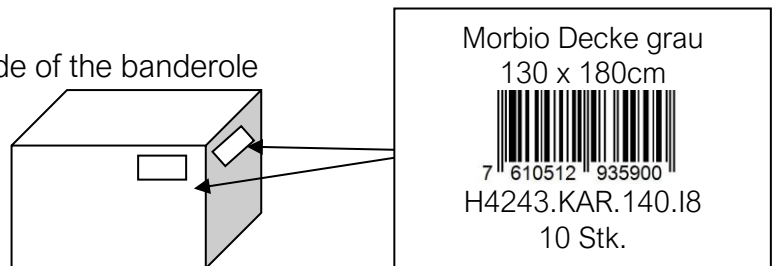

Morbio (Lissone Ds. 3462)  
130 x 180 cm

**Leather label ESKIMO**

size 70 x 30 mm & Satin label 616 size 55 x 25mm (maybe you have to produce smaller size)

**Position of the individual labels:**

- please sew in front side right hand below corner
- satin composition label must be sew in under the leather imitation label, sew in only on 1 side (left)

**NEW BANDEROLE**

Please use the new suitable Banderole

frontside

backside

**Making-UP**

- 4 x 4 folded
- with suitable Banderole
- with article labels to be stuck on the backside of the banderole
- single packed in polybag
- 10pcs. in 1 box

**Shipping Marks**

- same labels + additionally with quantity (10 Stk.)
- on 2 sides on the box 1 shipping mark each

Morbio (Lissone Ds. 3462)  
130 x 180 cm

***Transport packing and pallets***

- Height 190 cm incl. palett
- Only send EUR-Paletts
- Box max. 20 kg brutto/ max. 25 Stk. per box
- Box strenght VSW 636 / VAW T35CB / VDW 2.4/2.5 / VFW BC40/BC50
  
- allowed carton measurements    0,096 m3            60 x 40 x 40 cm (Outer box measurements)
- 0,124 m3            60 x 40 x 52 cm
- 0,170 m3            78 x 56 x 39 cm
- 0,257 m3            80 x 60 x 53,5 cm