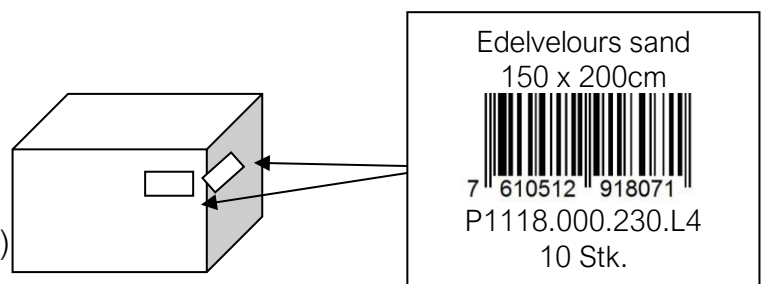

“Zodiaco - Edelvelours Eskimo“
150 x 200 cm

Leather label ESKIMO

size 70 x 30 mm & Satin label 559 size 55 x 25mm (maybe you have to produce smaller size)

Position of the individual labels:

- please sew in front side right hand below corner
- satin composition label must be sew in under the leather imitation label, sew in only on 1 side (left)

NEW BANDEROLE & Article stickers

Please use the new suitable Banderole

frontside

backside

Making-UP

- 4 x 4 folded
- with article labels
- with Eskimo white paper hang tags
- single packed in polybag
- 10pcs. in 1 box

Shipping Marks

- same labels + additionally with quantity (10 Stk.)
- on 2 sides on the box 1 shipping mark each

“Zodiaco - Edelvelours Eskimo“
150 x 200 cm

Transport packing and pallets

- Height 190 cm incl. palett
- Only send EUR-Palett
- Box max. 20 kg brutto/ max. 25 Stk. per box
- Box strenght VSW 636 / VAW T35CB / VDW 2.4/2.5 / VFW BC40/BC50

- allowed carton measurements 0,096 m3 60 x 40 x 40 cm (Outer box measurements)
- 0,124 m3 60 x 40 x 52 cm
- 0,170 m3 78 x 56 x 39 cm
- 0,257 m3 80 x 60 x 53,5 cm

On all packing list and invoices there must be our Art.-No., Order-No. and references!