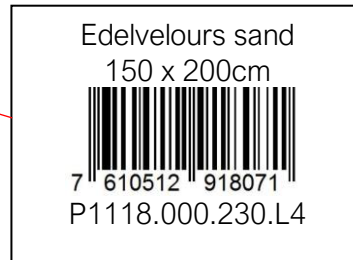

“Zodiaco - Edelvelours Eskimo“
150 x 200 cm

Leather label ESKIMO

size 70 x 30 mm & Satin label 559 size 55 x 25mm (maybe you have to produce smaller size)

Position of the individual labels:

- please sew in front side right hand below corner
- satin composition label must be sew in under the leather imitation label, sew in only on 1 side (left)

NEW BANDEROLE & Article stickers

Please use the new suitable Banderole

frontside

backside

Making-UP

- 4 x 4 folded
- with article labels
- with Eskimo white paper hang tags
- single packed in polybag
- 10pcs. in 1 box

Shipping Marks

- same labels + additionally with quantity (10 Stk.)
- on 2 sides on the box 1 shipping mark each

“Zodiaco - Edelvelours Eskimo“
150 x 200 cm

Transport packing and pallets

- Height 190 cm incl. palett
- Only send EUR-Palett
- Box max. 20 kg brutto/ max. 25 Stk. per box
- Box strenght VSW 636 / VAW T35CB / VDW 2.4/2.5 / VFW BC40/BC50

- allowed carton measurements 0,096 m3 60 x 40 x 40 cm (Outer box measurements)
- 0,124 m3 60 x 40 x 52 cm
- 0,170 m3 78 x 56 x 39 cm
- 0,257 m3 80 x 60 x 53,5 cm

On all packing list and invoices there must be our Art.-No., Order-No. and references!