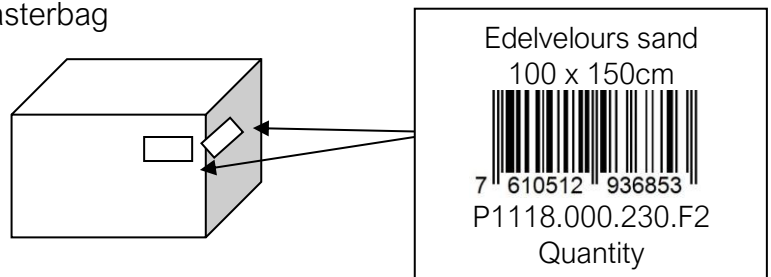

“Zodiaco - Edelvelours Eskimo“

150 x 200 cm + 100 x 150 cm + 45 x 45 cm + 220 x 240 cm

Size 150 x 200 cm

Making-UP

- 4 x 4 folded (all blankets)
- with article labels
- with Eskimo anthracite paper hang tags
- single packed in polybag / cushion covers in masterbag
- 10pcs. (or more, depends on size) in 1 box

Shipping Marks

- same labels + additionally with quantity
- on 2 sides on the box 1 shipping mark each

Transport packing and pallets

- Height 190 cm incl. palett
- Only send EUR-Palett
- Box max. 20 kg brutto/ max. 25 Stk. per box
- Box strenght VSW 636 / VAW T35CB / VDW 2.4/2.5 / VFW BC40/BC50

- allowed carton measurements   0,096 m3   60 x 40 x 40 cm (Outer box measurements)
- 0,124 m3   60 x 40 x 52 cm
- 0,170 m3   78 x 56 x 39 cm
- 0,257 m3   80 x 60 x 53,5 cm

On all packing list and invoices there must be our Art.-No., Order-No. and references!

If this informations are not mentioned on all papers, we will debt you with € 100.--

Quantity   +/-5% will be accepted
Size of the goods   +/-2% will be accepted