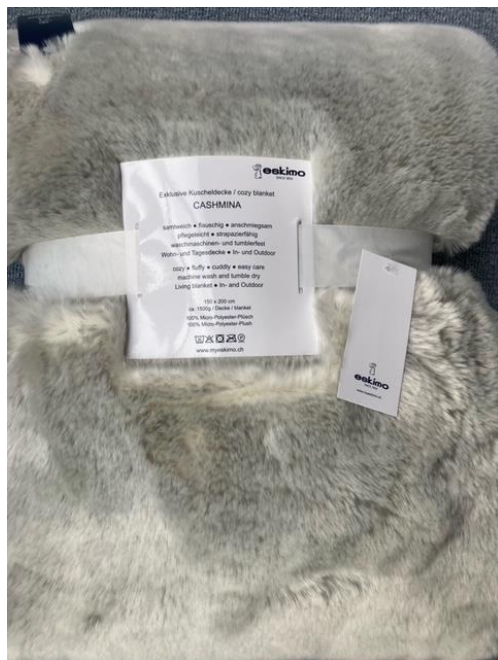

Sewing Satin label for cushion cover

You will print the sewing labels
please fold it in the middle
and sew in inside the cushion cover

please do not close the zipper!!

Sewing Satin label for hot water bottle cover

You will print the sewing labels
please fold it in the middle
and sew in into the cover

with transparent hot water bottles filled

Hang Tag Eskimo (colour anthracite/white)

Please print this hang

Canvas ribbon in suitable anthracite

Please provide the folded fake fur
with Canvas ribbon and hang tag

You will get a sample of the canvas ribbon
in colour white by TNT (sent 24.02.2021)

CHINCHILLA (fake fur) 'Eskitex'

45 x 45 cm / 34 x 24 cm / 70 x 240 cm / 130 x 170 cm / 150 x 200 cm

Article label

Please use our anthracite paper Eskimo labels (size 40 x 100mm) and put sticker on backside of the hang tag.
If you should have old ones, use them first till finished.

Article labels ESKITEX – size appr. 3.5 x 5cm